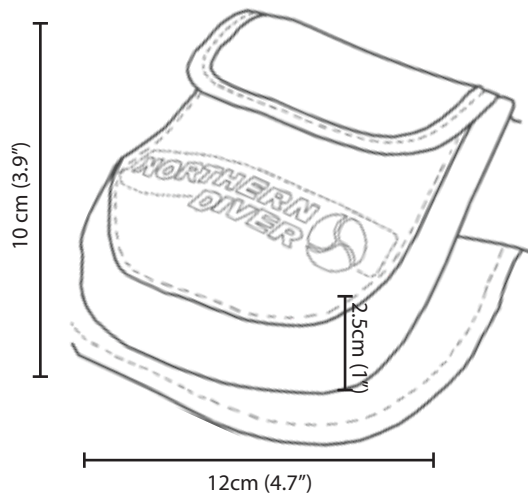

The design's increased contact area around the waist, reduces pressure points and enhancing comfort during long dives. Individual weights are held inside dedicated fixed pockets, helping to reduce snagging and improving security. Each pouch also includes a removable mesh bag, allowing divers to use lead shot instead of conventional weight blocks if preferred. The durable construction of this weighted belt includes strong Velcro closures, drainage holes and a solid stainless steel belt buckle for long-lasting performance in harsh marine environments.

## FEATURES

- Wider profile for superior comfort.
- Rubberised inner surface resists slipping.
- High-grip stainless steel buckle for added security.
- Fixed weight pouches reduce snagging risks.
- Strong Velcro closures keep weights securely in place.
- Removable mesh bags allow the use of lead shot.
- Drain holes enable rapid water evacuation .
- Available in M, L, XL sizes for use over drysuits.
- Supports up to 2-3kg of lead shot per pocket of 1kg lead coated weight.
- Ideal for recreational, technical and professional divers.

## SIZES

- M - 71.1 - 96.5cm (28 - 38")
- L - 91.4 - 132.1cm (36 - 52")
- XL - 121.9 - 157.5cm (48 - 62")

Compatible with both lead shot and lead weight (sold separately).

Weighted Belt In Use

High-grip Stainless Steel Buckle